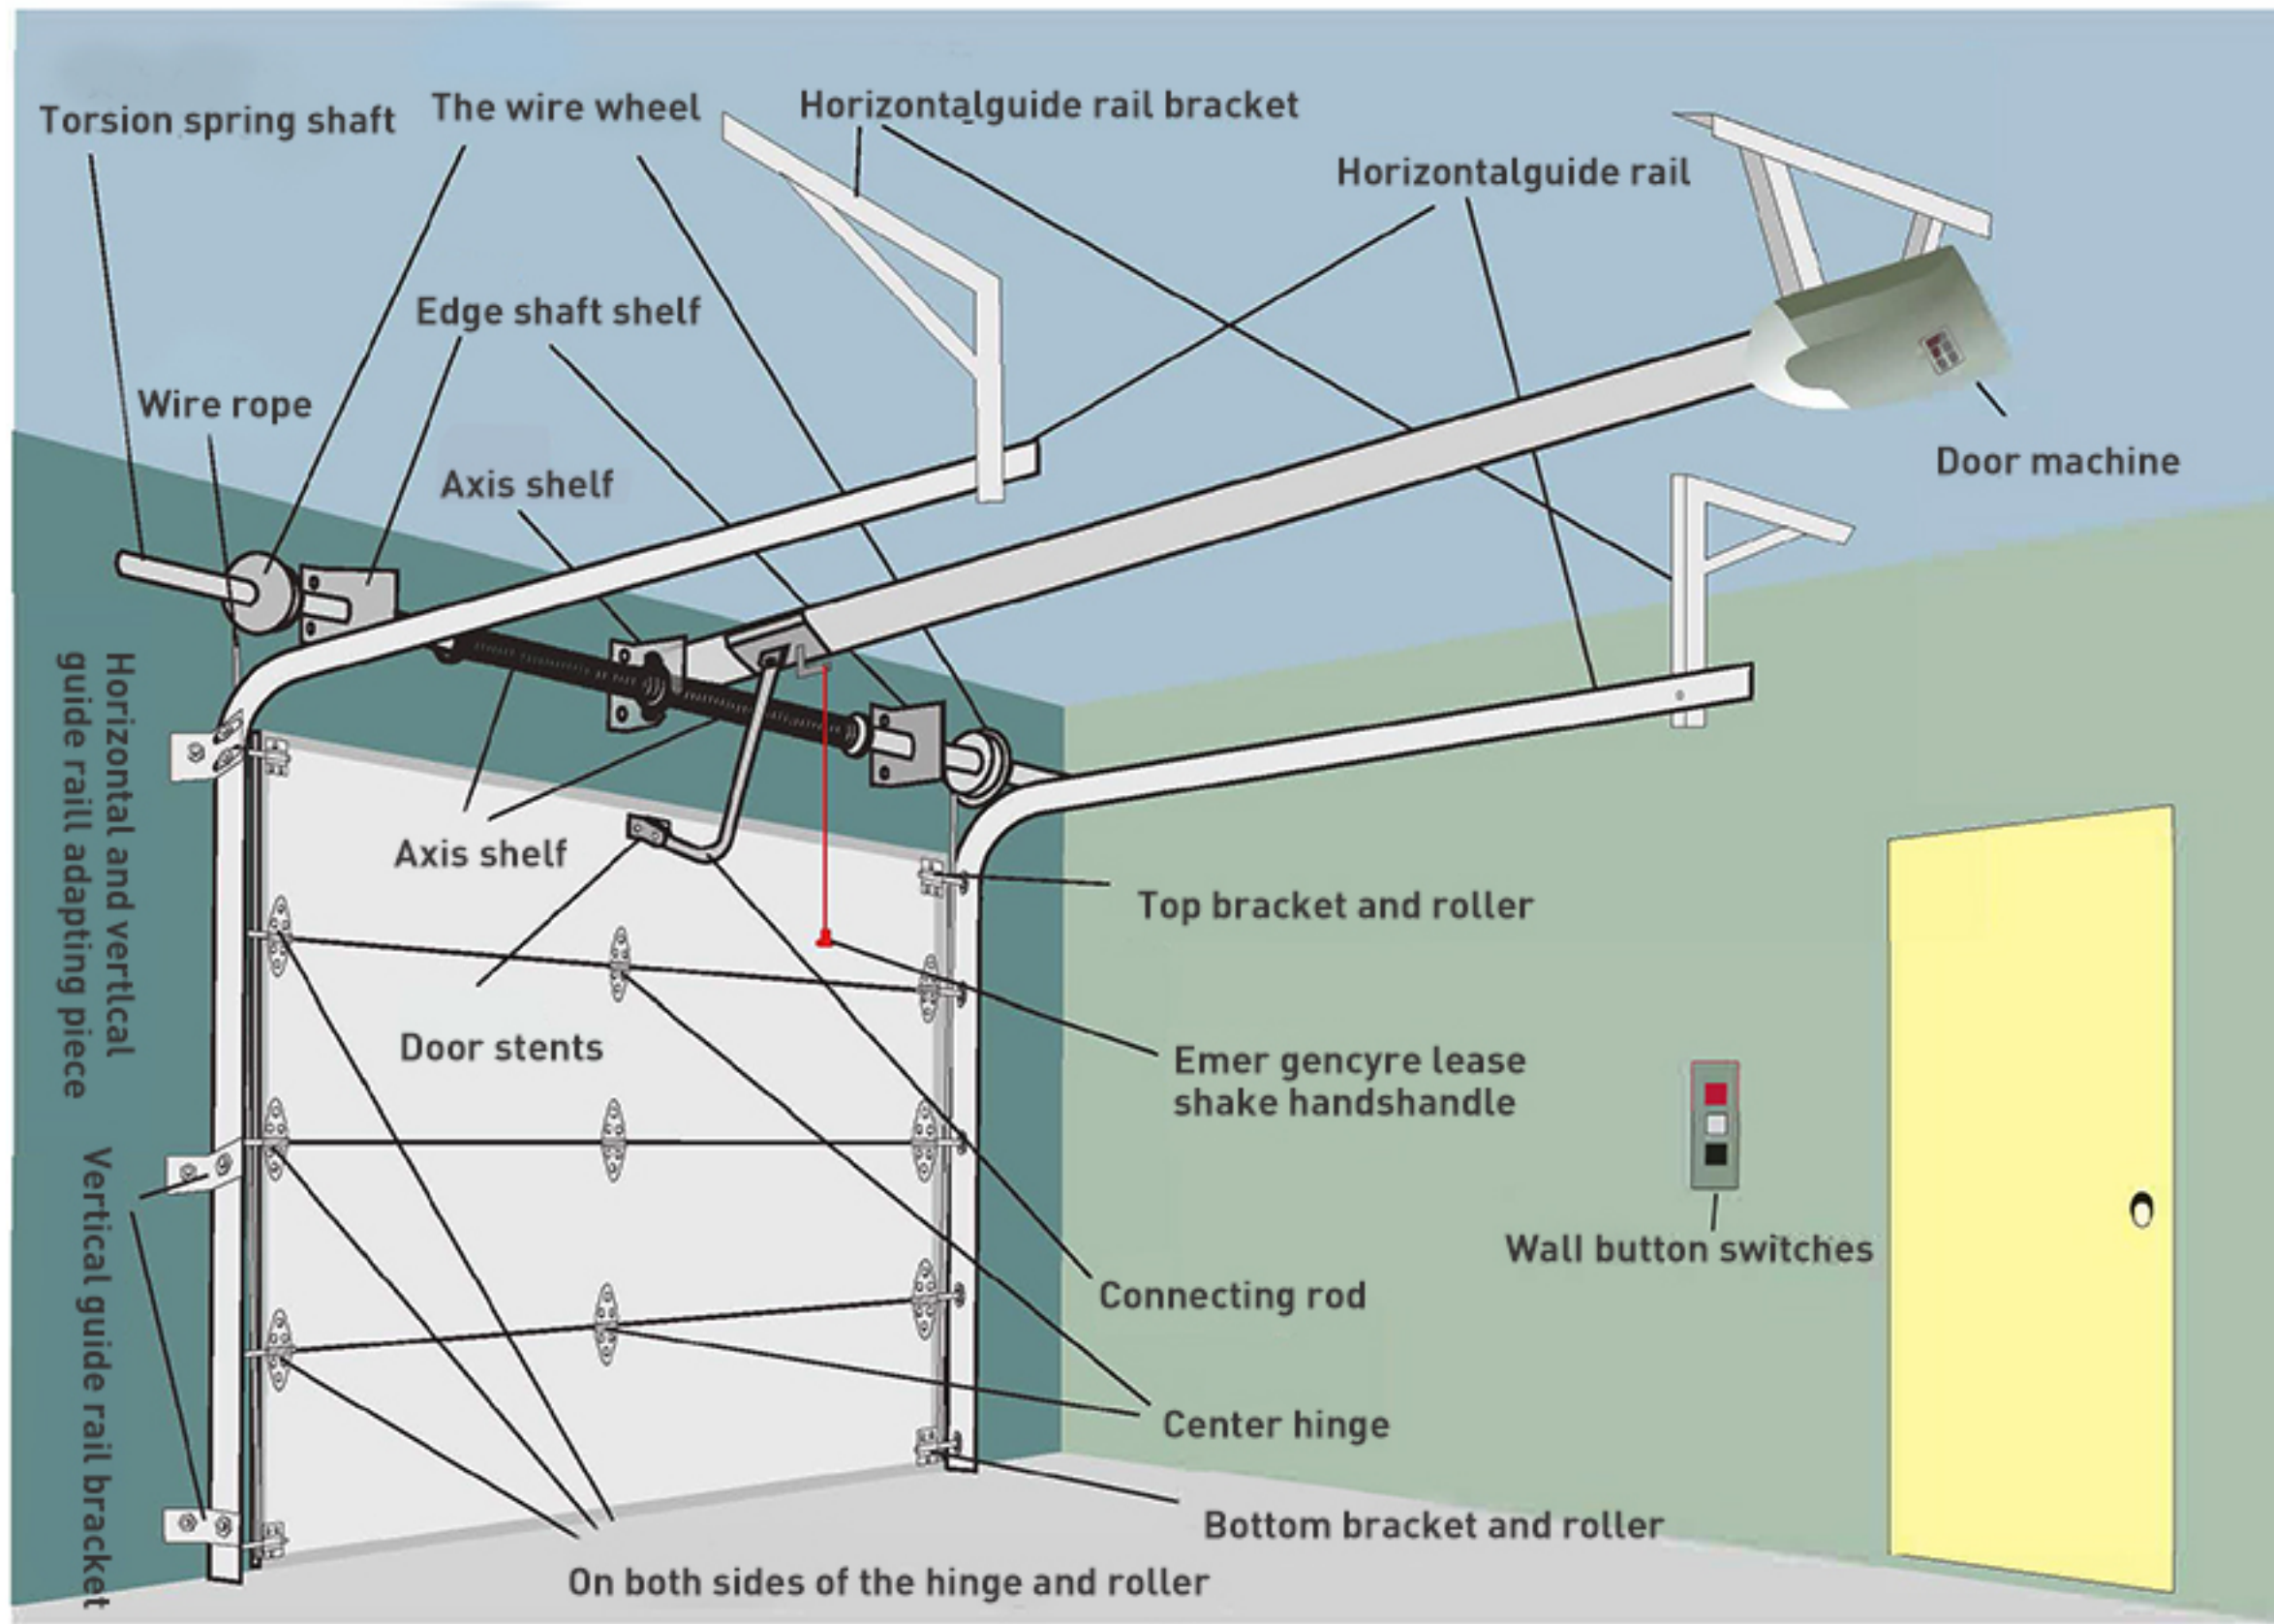

HIHAUS HOT SALE PRODUCTS
ALUMINUM ALLOY FLIP - OVER GARAGE DOOR

Round spigot

Electrophoresis silvery white

Electrophoresis of champagne

Electrophoretic bronze

Red wood grain color

Antique brass wire drawing