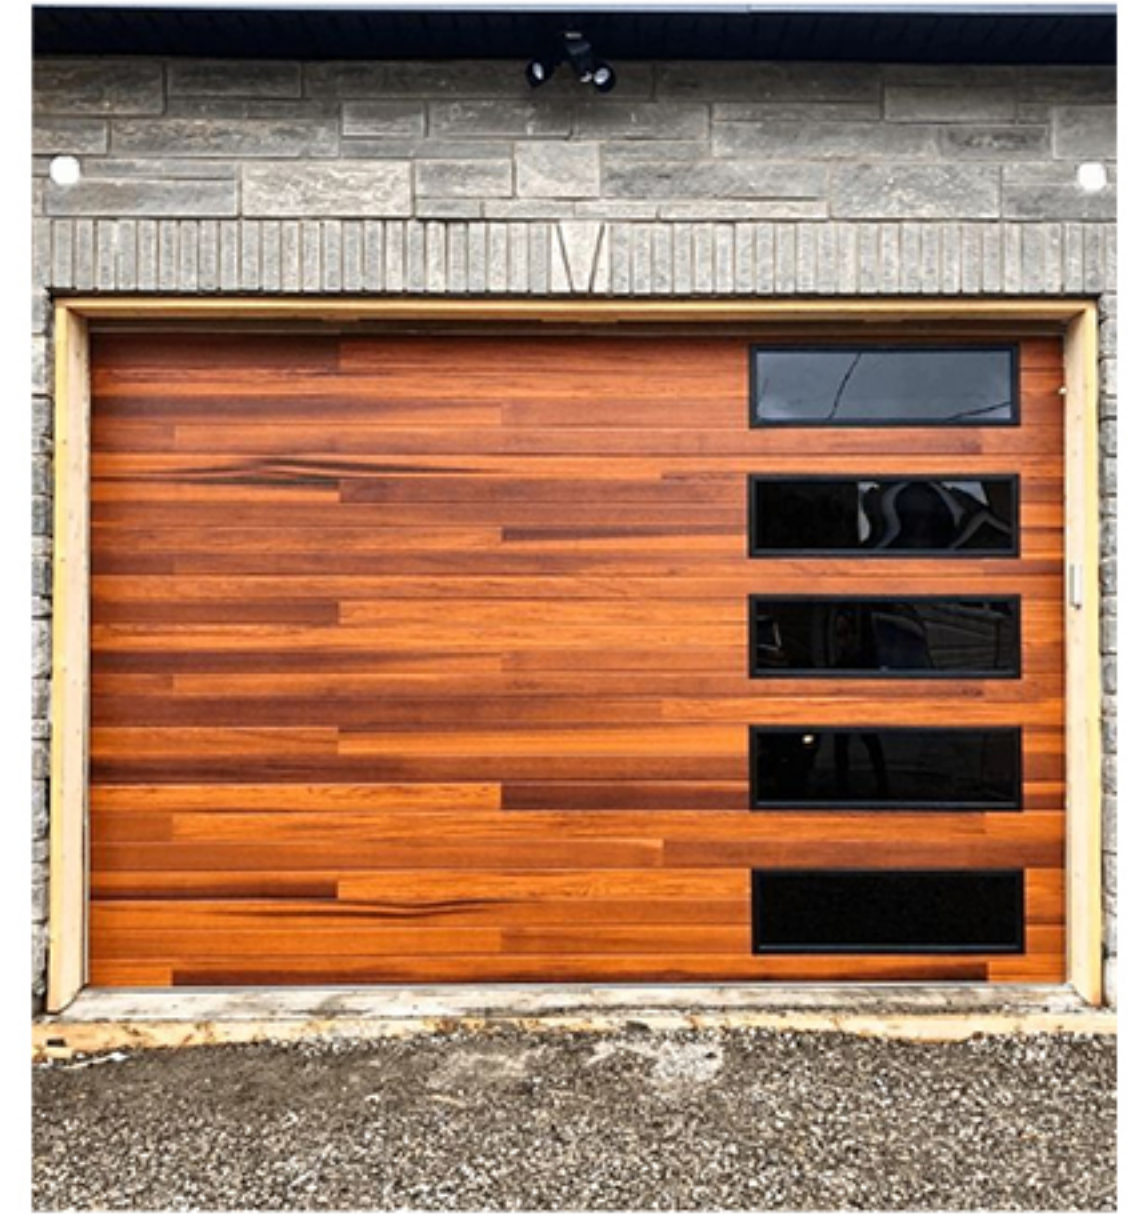

HIHAUS HOT SALE PRODUCTS
GALVANIZED STEEL GARAGE DOOR

HIHAUS

HIHAUS HOT SALE PRODUCTS
EUROPEAN-STYLE GALVANIZED STEEL GARAGE DOOR

HIHAUS

HIHAUS HOT SALE PRODUCTS
ALUMINUM ALLOY FLIP - OVER GARAGE DOOR

HIHAUS