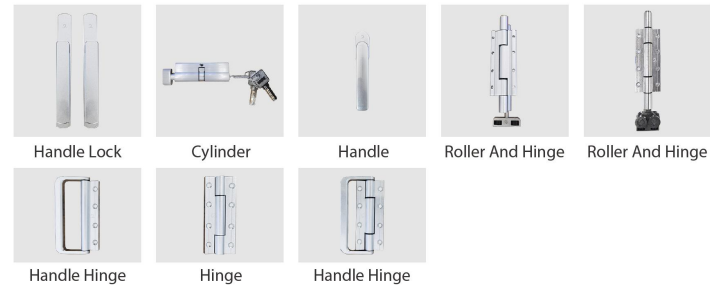

Hardware Configuration