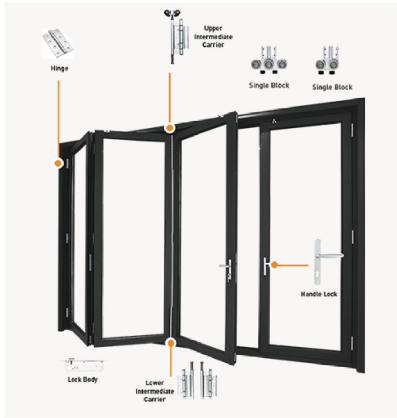

Hardware Configuration

Door left

Heavy Duty Strong Rollers