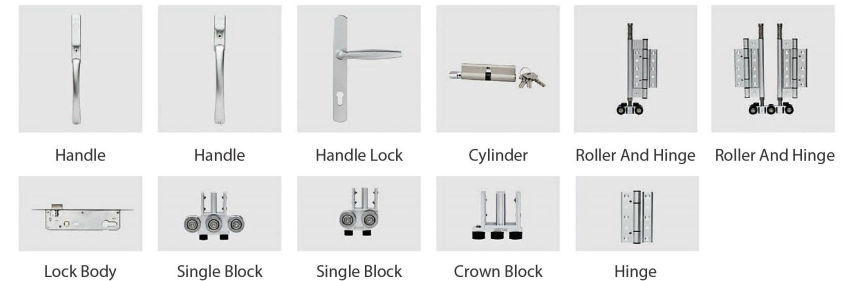

Hardware Configuration

Optional color please see last page