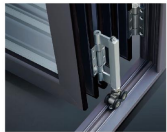

Recommend Size

Height within 3200mm (126 inch)
Door leaf width within 1000mm (39 3/8 inch)